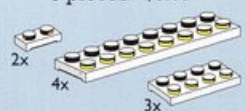

B. #5318 Headwear
26 pieces. \$2.99

G. #5381 Adventurers
Accessories
27 pieces. \$3.99

L. #5314 RES-Q Equipment
31 pieces. \$2.99

Q. #4805 Ninja Knights Ages 6-12. 26 pieces. \$5.99 **CLUB**

H. #5037 Electric Plates
9 pieces. \$5.99